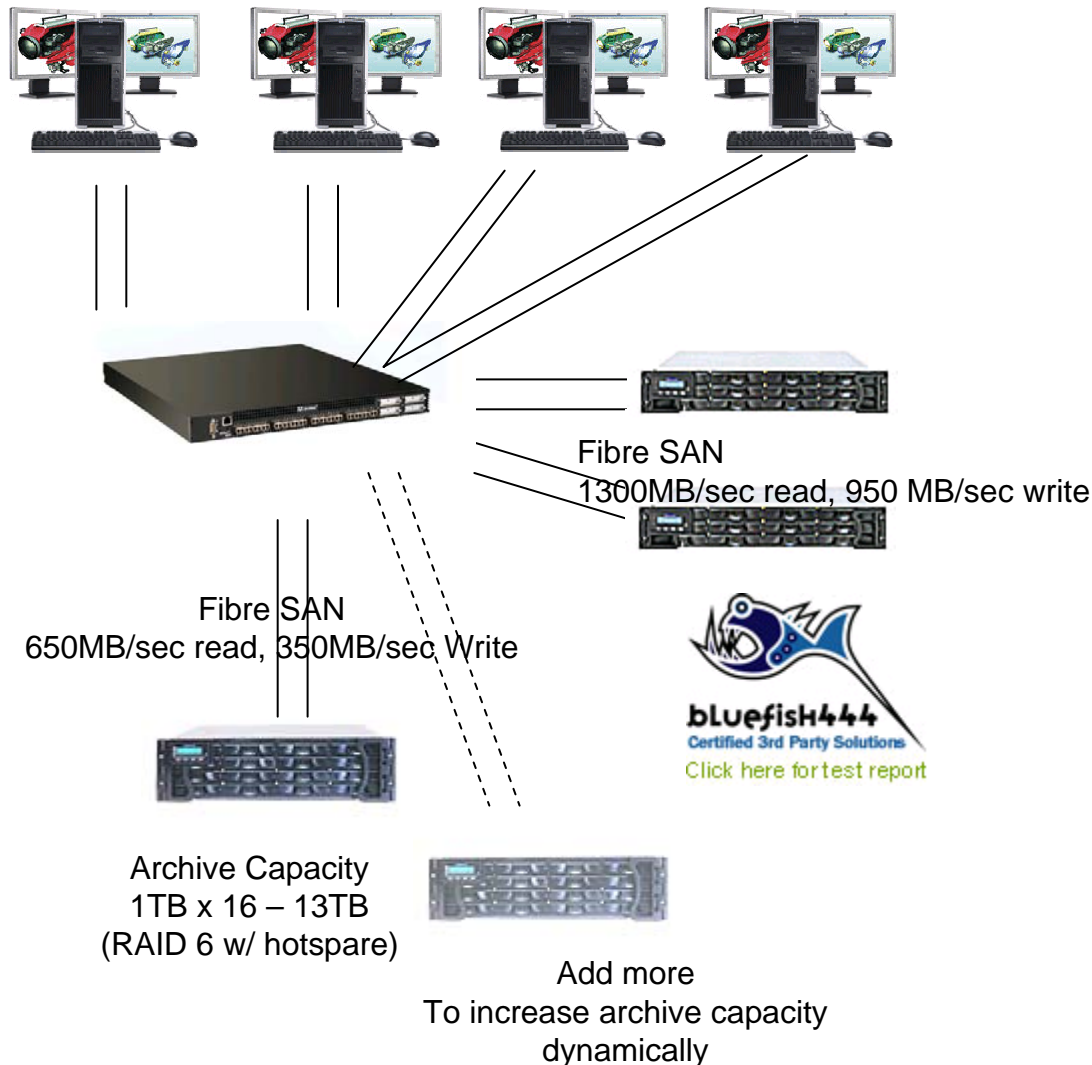

# 4K/2K/HD Video Capture pure Fibre

## Video Capture:

Provide 4K/2K Video Capture performance direct to dedicated workstation for high performance capturing work.

Bluefish 444 certifies that performance for high end film is guaranteed. SAN Running on either StorNextFS or MelioFS to provide high performance and dynamic storage growth, best practiced by the video industry.

Video capturing performance can increase by adding more RAID units