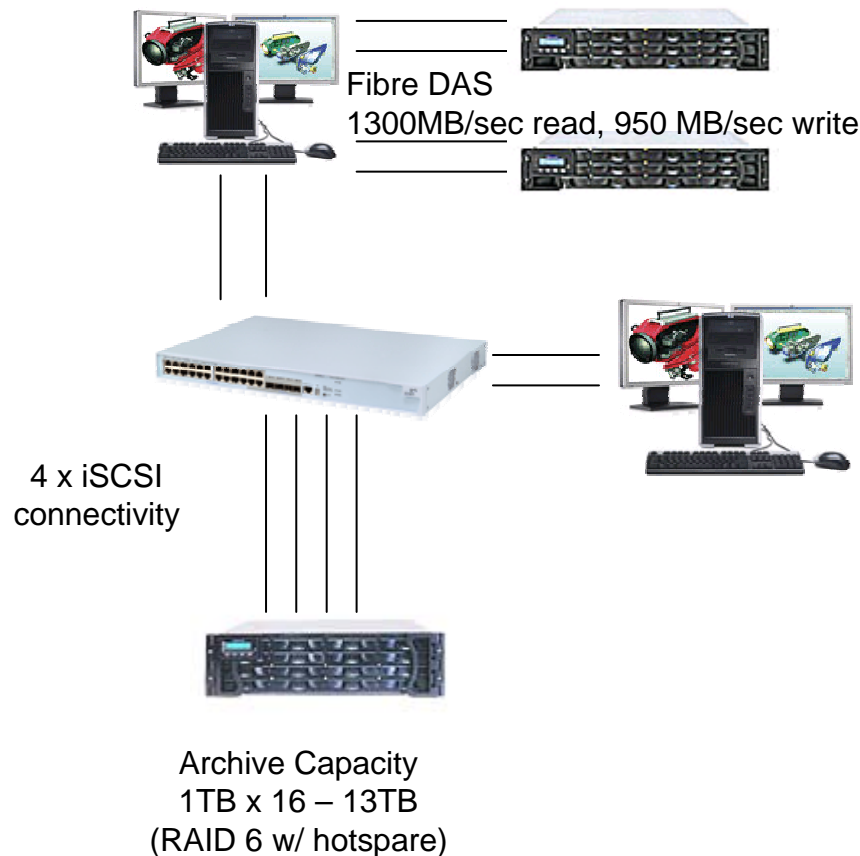

4K/2K Video Capture Simplified

Video Capture:

Provide 4K/2K Video Capture performance direct to dedicated workstation for high performance capturing work.

Bluefish 444 certifies that performance for high end film is guaranteed.

Archive:

With MPIO on 4x GigE connectivity with iSCSI, the system is able to throughput upto 140MB/sec ~ 280MB/sec.